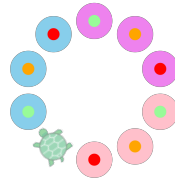

4. Nesting

Violet

```
pen blueviolet
for x in [1..5]
  rt 72
  for y in [1..3]
    fd 50
    rt 120
```

Combinations

```
for outside in [skyblue, violet, pink]
  for inside in [palegreen, orange, red]
    dot outside, 21
    dot inside, 7
    fd 25
    rt 36
```

Decorated Nest

```
pen turquoise
for y in [1..10]
  dot blue
  for x in [1..4]
    fd 50
    rt 90
  lt 36
  bk 50
```

Catalog

```
speed 100
rt 90
for color in [red, gold, green, blue]
  jump 40, -160
  for sides in [3..6]
    pen path
    for x in [1..sides]
      fd 100 / sides
      lt 360 / sides
    fill color
    fd 40
```